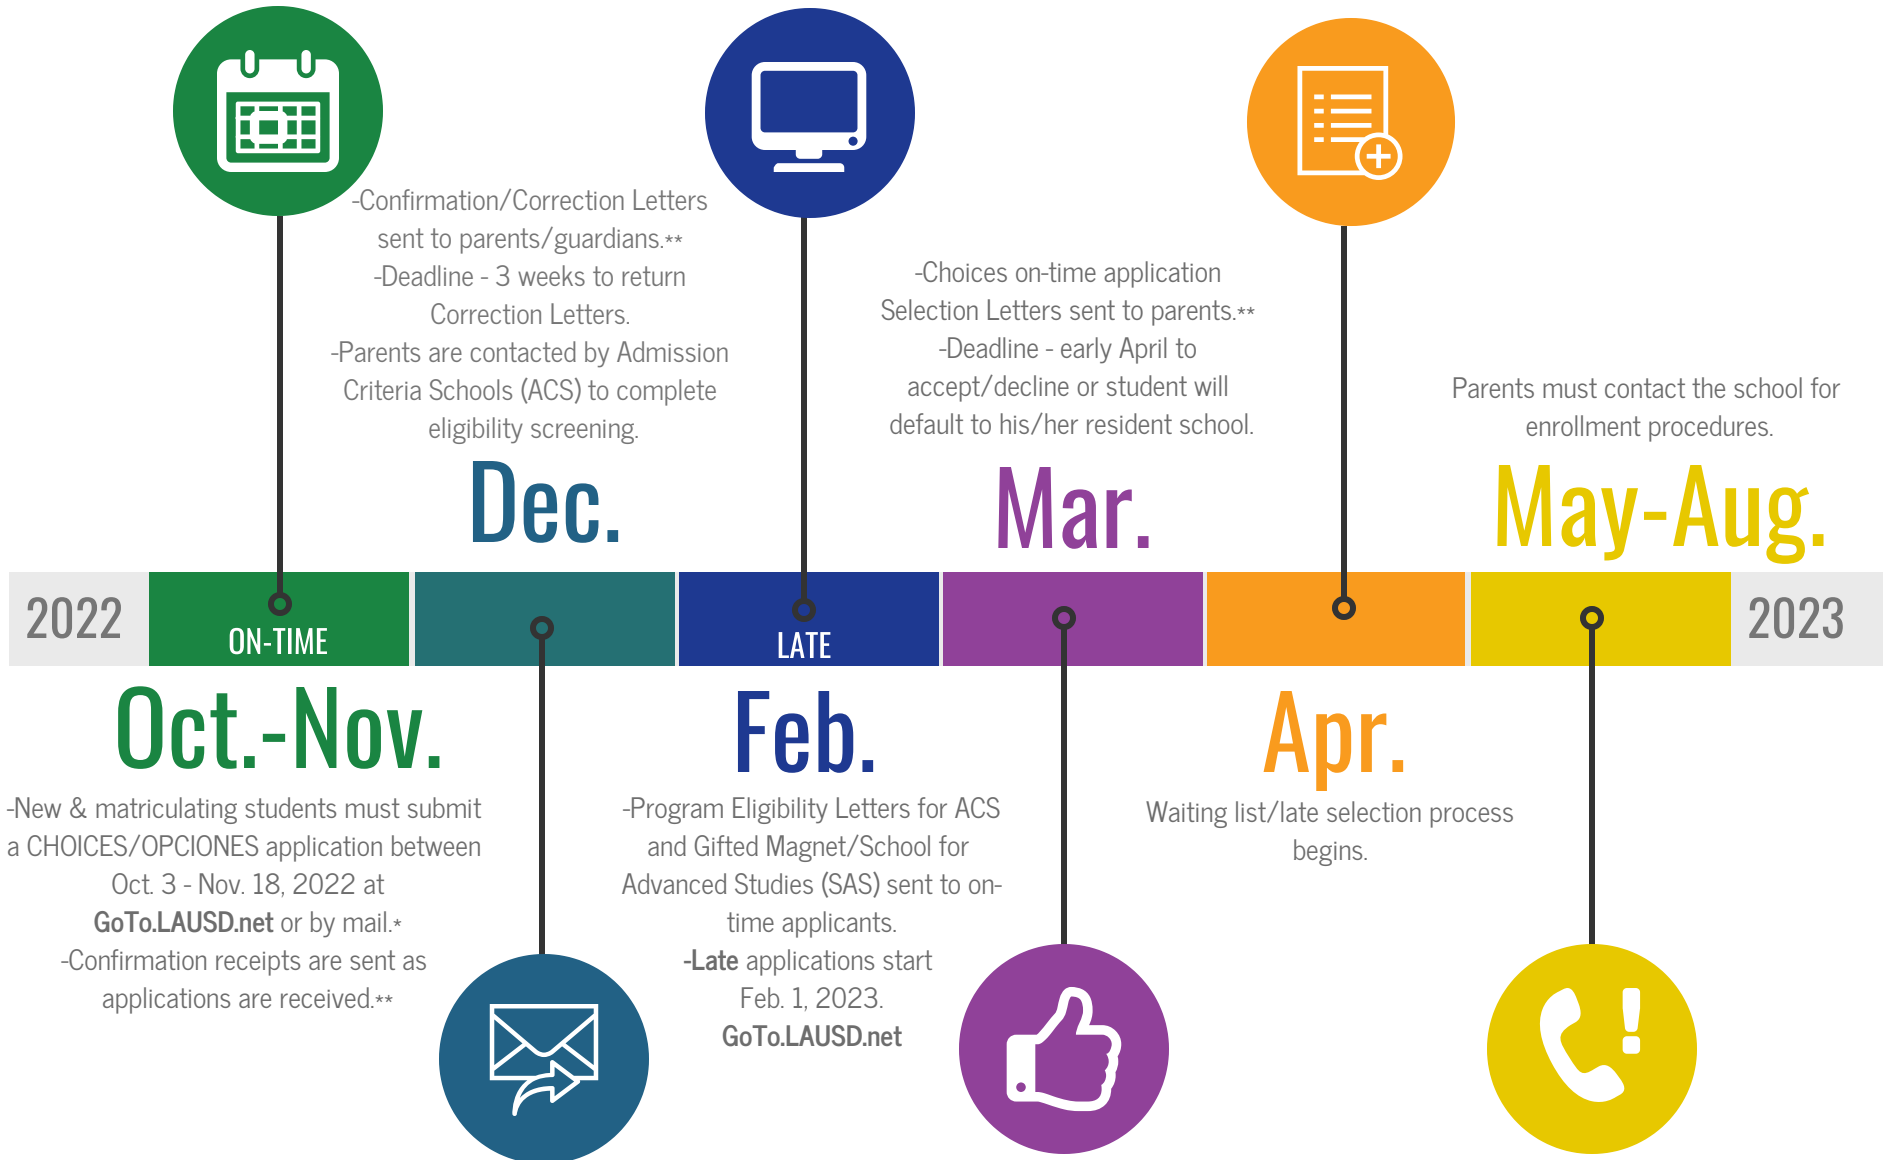

# CHOICES Timeline

\*Continuing students do not need to submit an application each year.

\*\*All correspondence for online applicants will be sent to Parent Account (Apply.LAUSD.net).